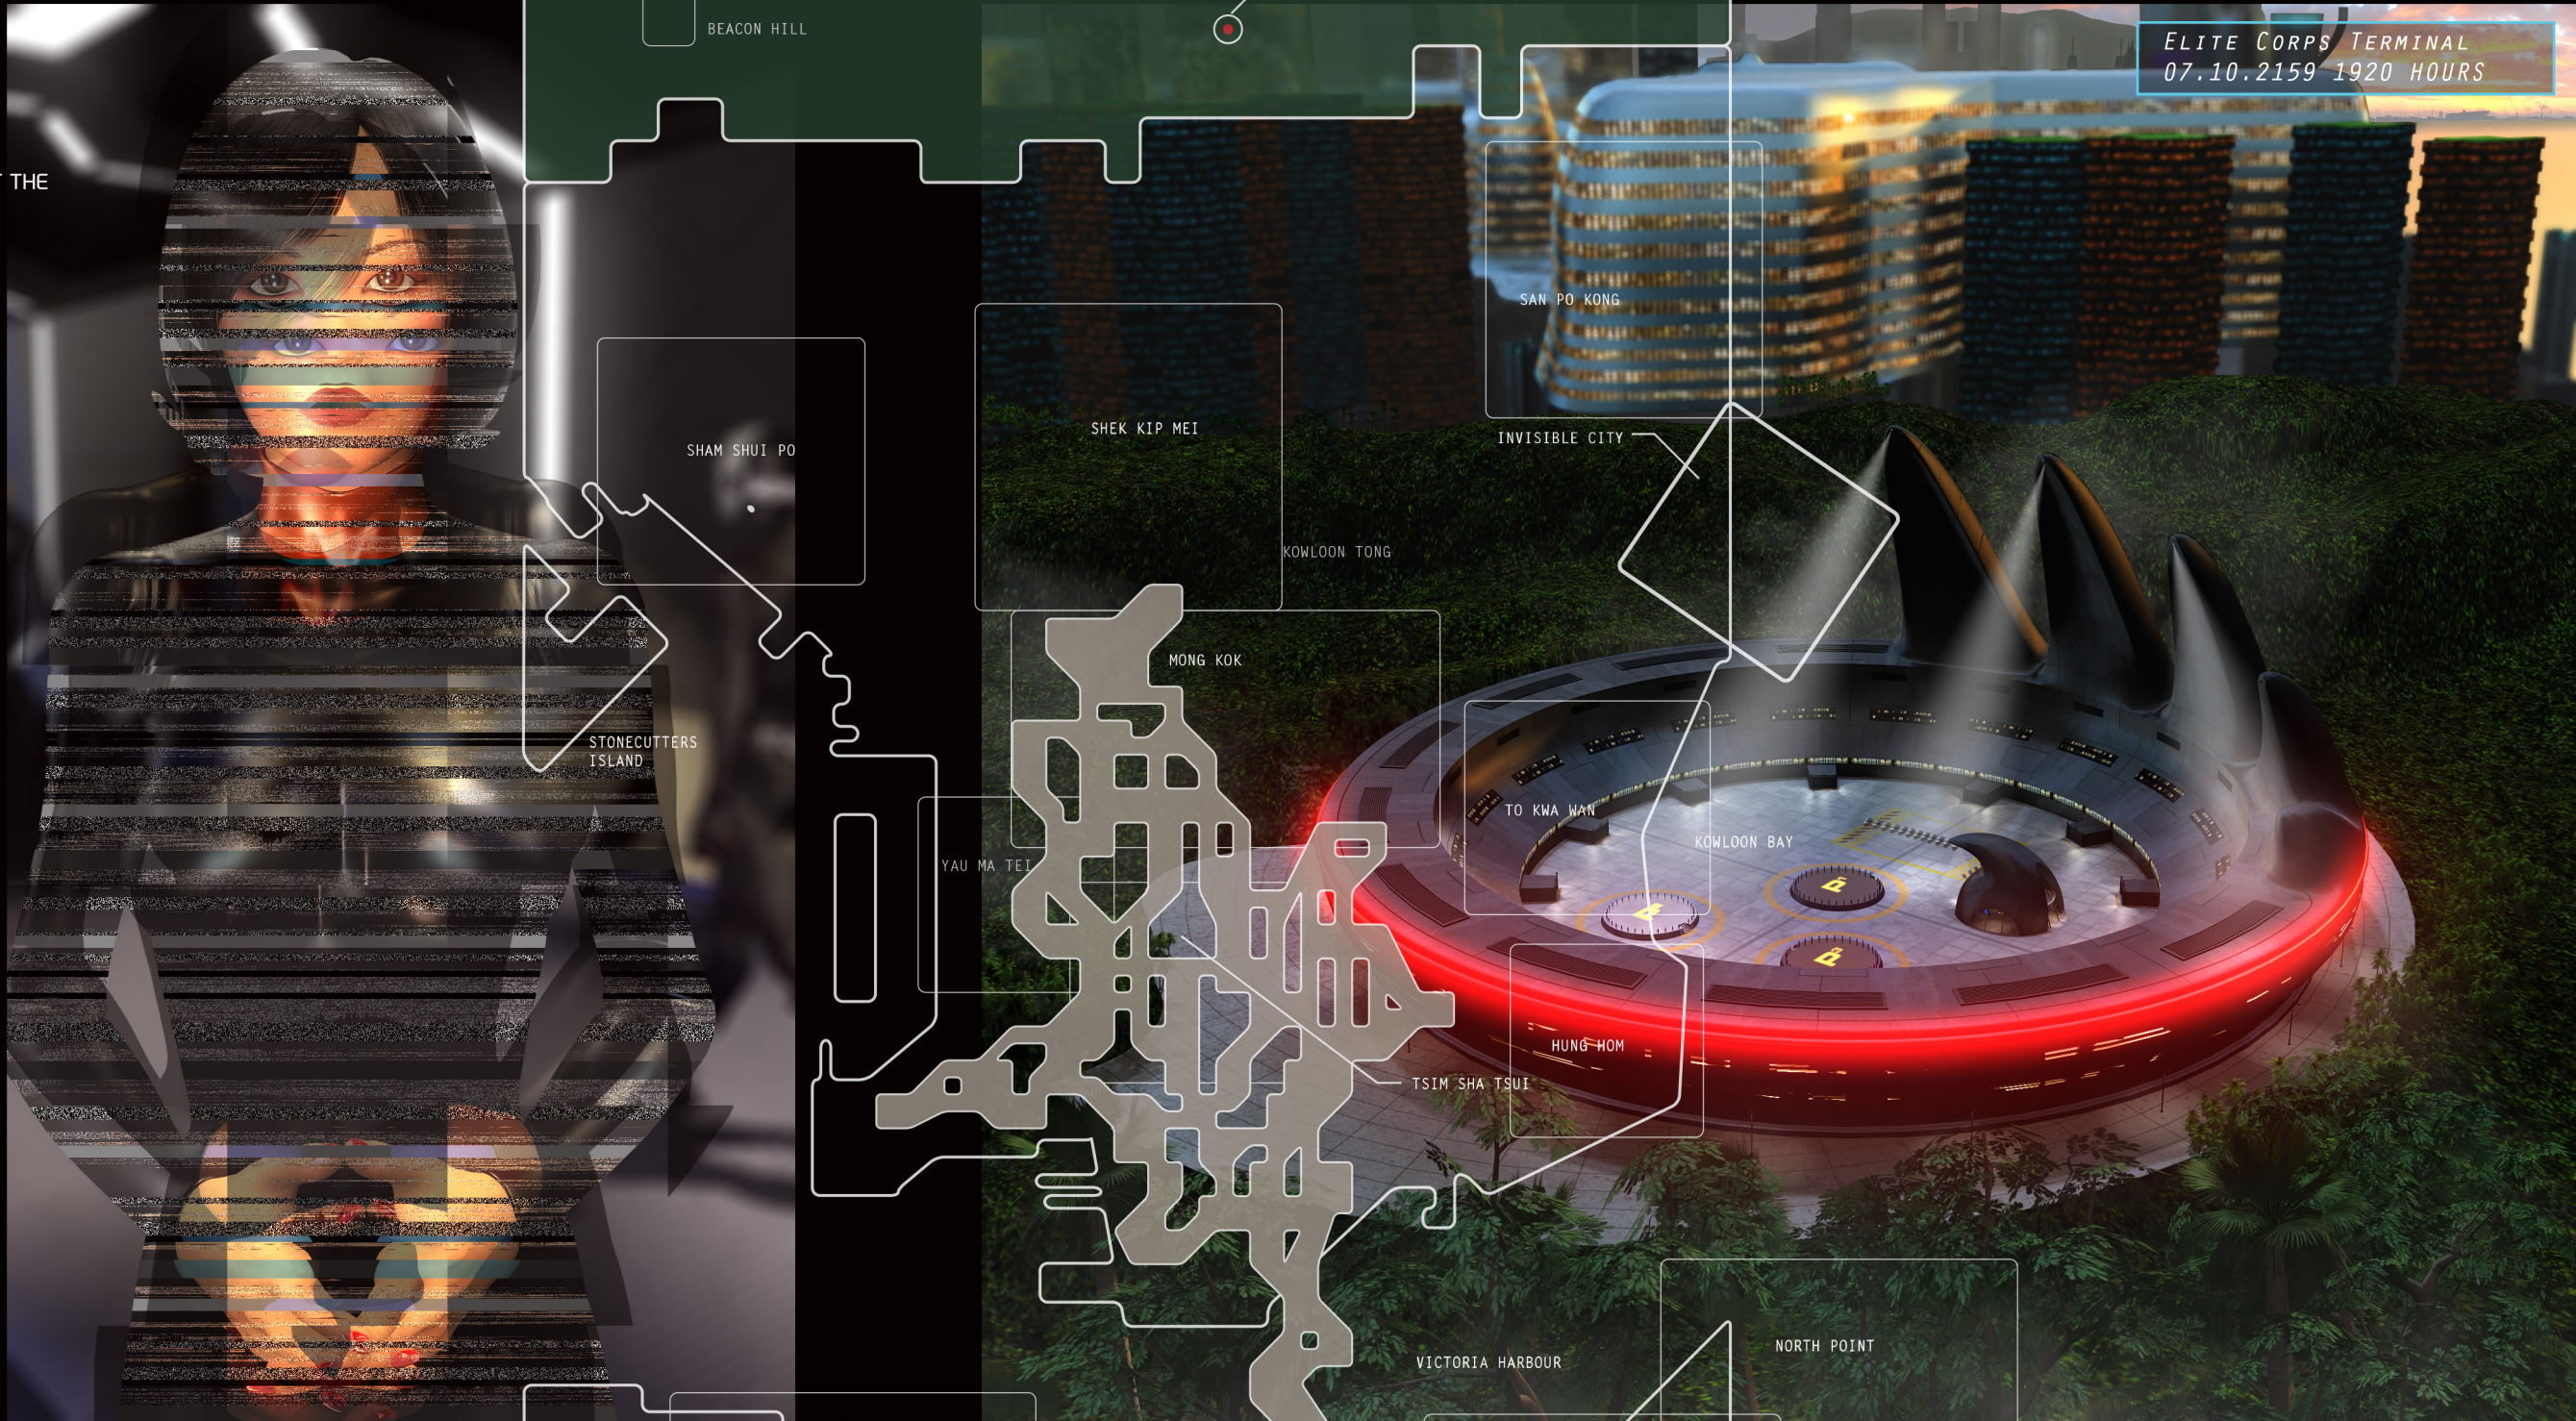

COLONEL CHEN IS OFF SITE AT THE ELITE CORPS TERMINAL.
HE IS NOT AVAILABLE.

VERY WELL. THANK YOU.

END CALL.

ELITE CORPS TERMINAL
07.10.2159 1920 HOURS