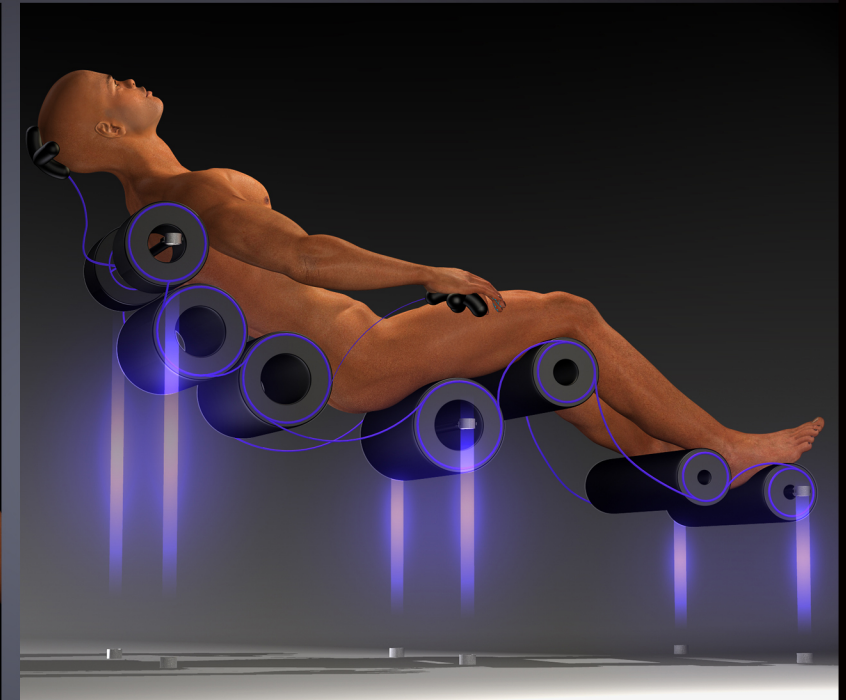

DISAPPEARS

WHILE VIESTA, IS HANDSOMELY DESIGNED AND YEARNs TO MAKE A STATEMENT TO YOUR FRIENDS, IT DOESN'T TAKE UP CRITICAL SPACE. JUST PUSH THE FLOATING VIESTA INTO ANY ACTIVE SURFACE AND IT COMPLETELY DISAPPEARS. WHEN YOU'RE READY TO TAKE VIESTA ON A JOURNEY, YOUR LUMINOUS IMPLANTS WILL REVEAL THE VIESTA RECLINER.

QUICK SET UP

VIESTA APPEARS COMPACT, WHICH IS WHY MANY USERS NEVER HIDE IT AT ALL. WHEN YOU'RE READY, A VIESTA INFUSION PROGRAM LETS YOU EASILY ACCESS YOUR V-JOURNEY WITH FINGERTIP ACCESS. THE REST IS SIMPLE -- MOVE TO THE SITTING POSITION AND VIESTA WILL TAKE OVER FROM THERE. VIESTA CALLS YOU TO RECLINE -- AND ESCAPE.

ZERO GRAVITY MAG LEV

VIESTA WORKS ON A STATE-OF-THE-ART, ZERO GRAVITY, MAGNETIC LEVITATION SYSTEM THAT ELIMINATES ANY BODILY STRESS POINTS EVEN IN THE LONGEST IMMERSIONS. A FULL COMPLIMENT OF BIO ACCESSORIES INSURES THAT THERE ARE NEVER ANY INTERRUPTIONS EVEN IN THE MOST EFFUSIVE MOMENTS. YOUR EXCURSIVE ESS CAN WALK YOU THROUGH EVERY OPTION AND HELP YOU CHOOSE THE VIESTA MODEL THAT IS RIGHT FOR YOU. FOR MORE INFORMATION OR TO START AN INSTANTANEOUS ESS CONSULT, JUST TAP 74595.