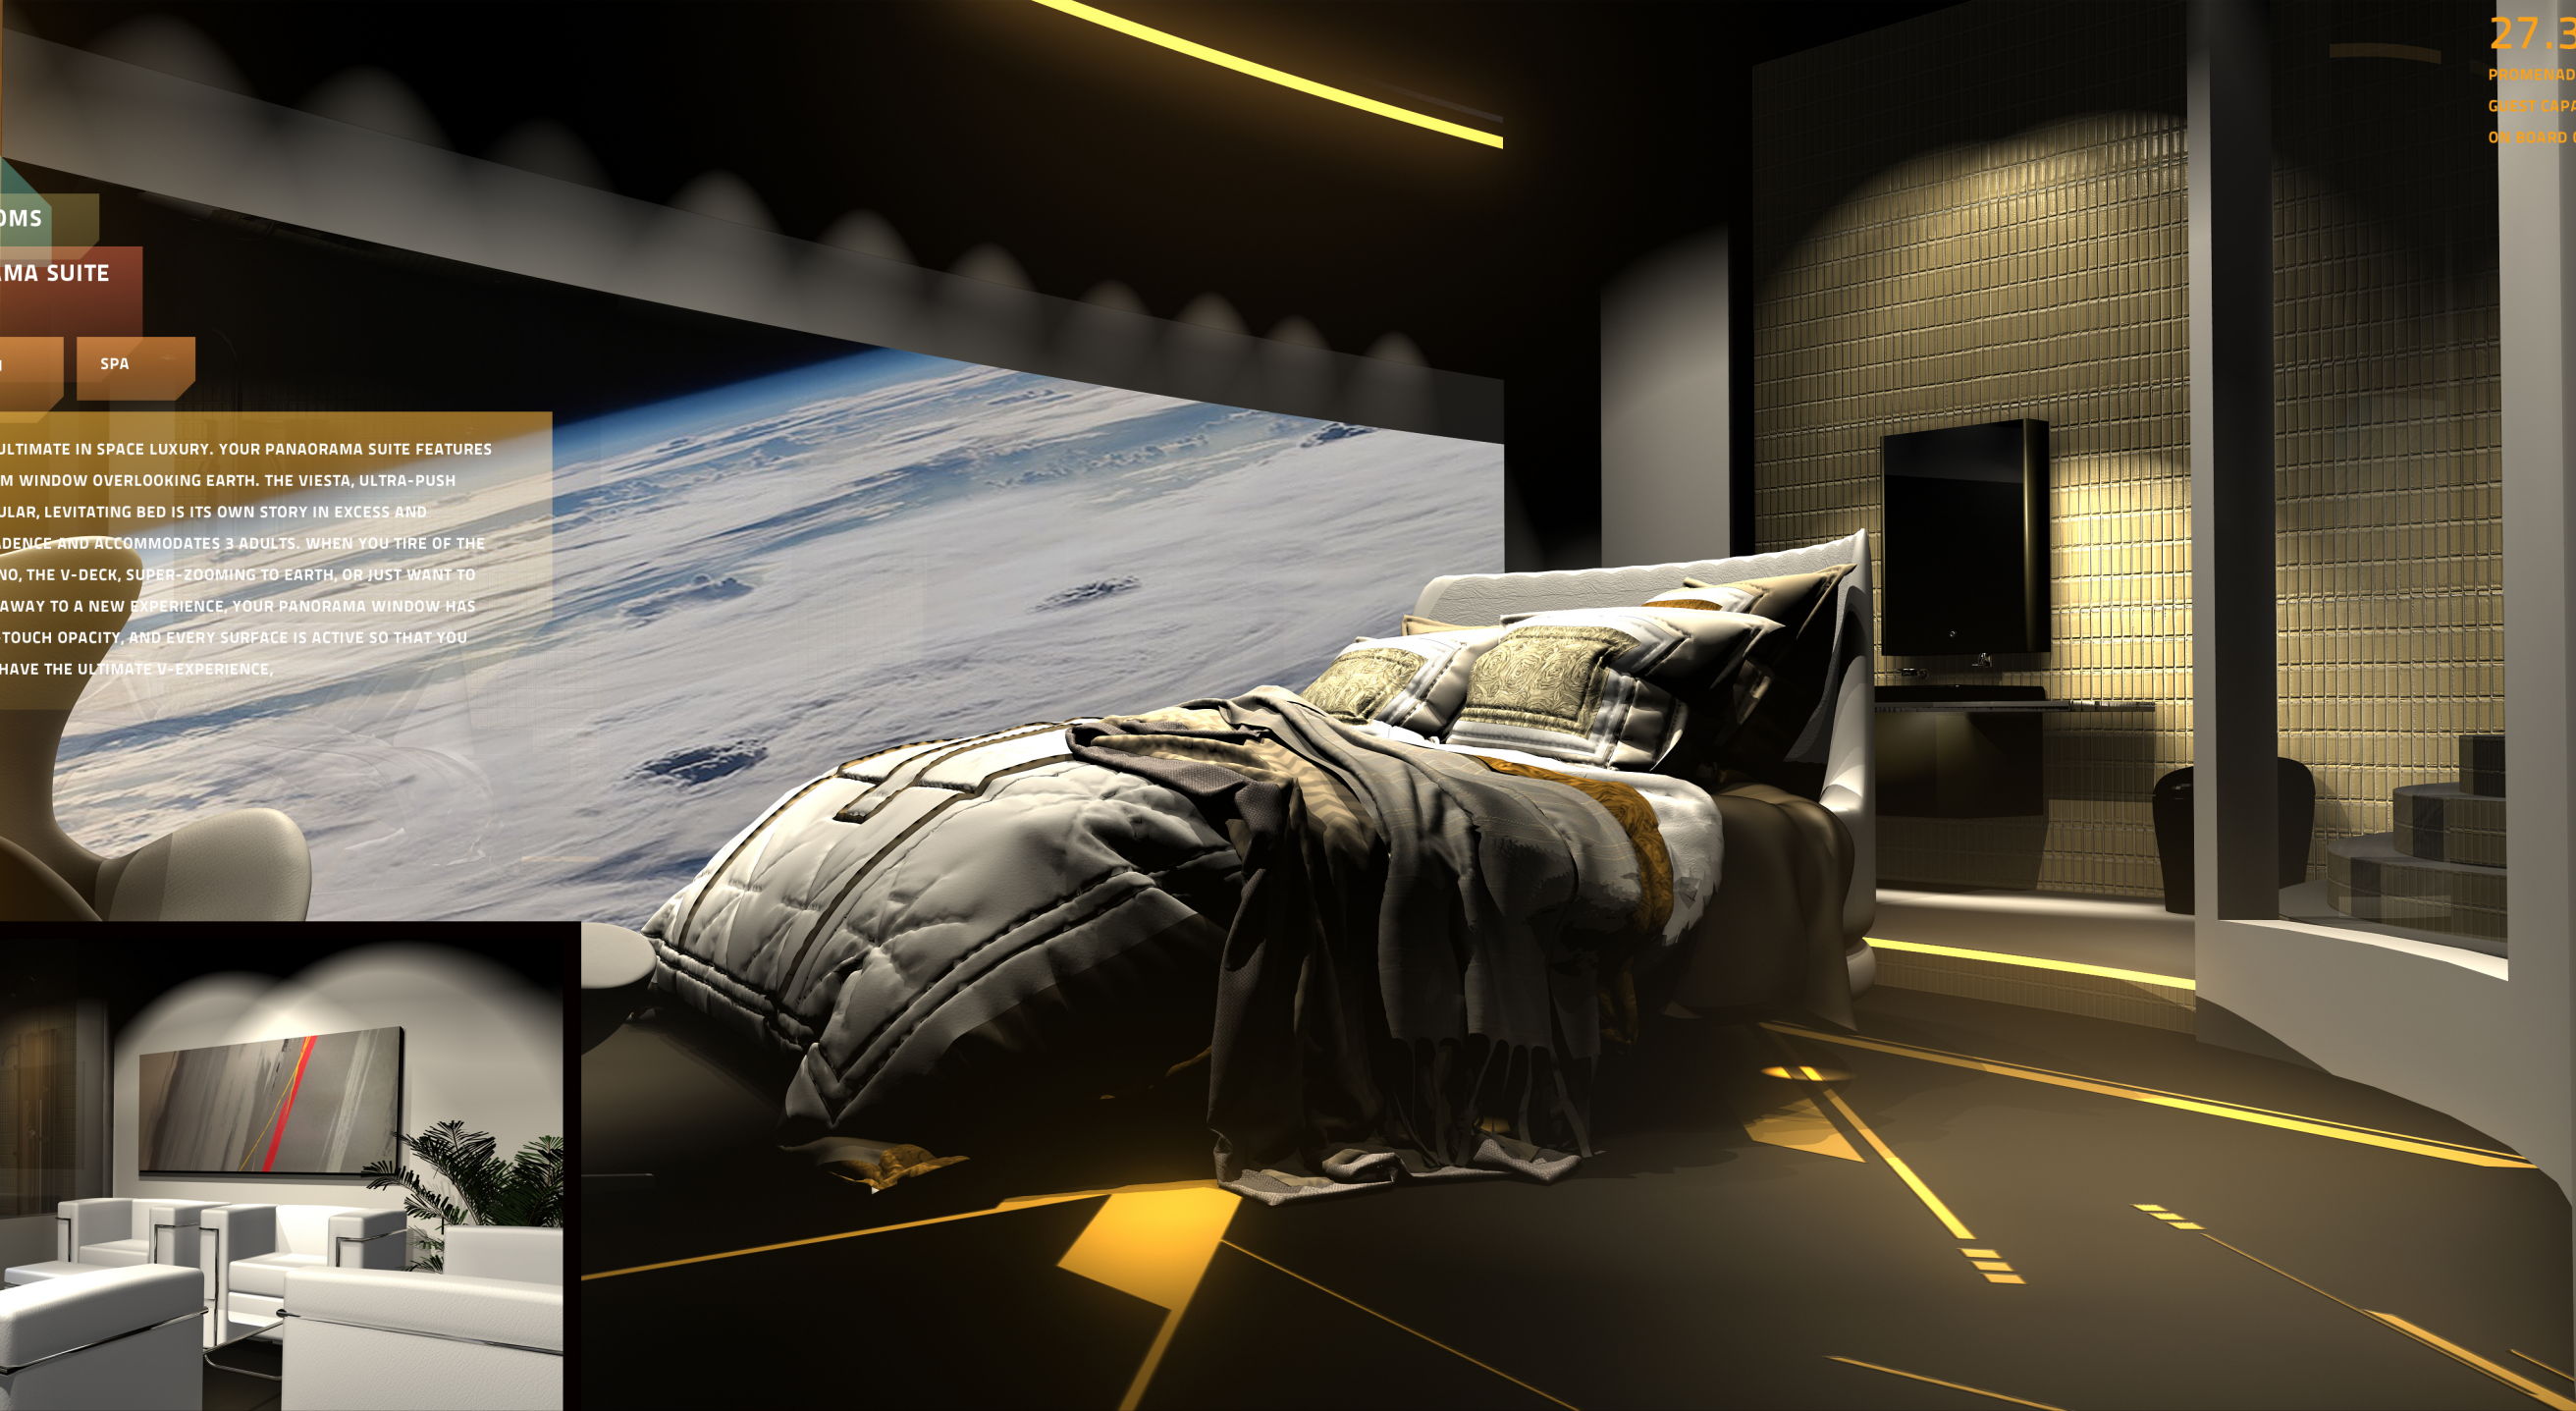

SPONSORED
NEW VEGA CITY

DECK PLANS

DINING & ACTIVITIES

ACCOMMODATIONS

STATE ROOMS

PANORAMA SUITE

BEDROOM

SPA

THE ULTIMATE IN SPACE LUXURY. YOUR PANORAMA SUITE FEATURES A 6.4M WINDOW OVERLOOKING EARTH. THE VIESTA, ULTRA-PUSH CIRCULAR, LEVITATING BED IS ITS OWN STORY IN EXCESS AND DECADENCE AND ACCOMMODATES 3 ADULTS. WHEN YOU TIRE OF THE CASINO, THE V-DECK, SUPER-ZOOMING TO EARTH, OR JUST WANT TO SLIP AWAY TO A NEW EXPERIENCE, YOUR PANORAMA WINDOW HAS ONE-TOUCH OPACITY, AND EVERY SURFACE IS ACTIVE SO THAT YOU CAN HAVE THE ULTIMATE V-EXPERIENCE.

27.3°C
PROMENADE DECK TEMP
GUEST CAPACITY: 4,200
ON BOARD CREW: 1,400

LIVING