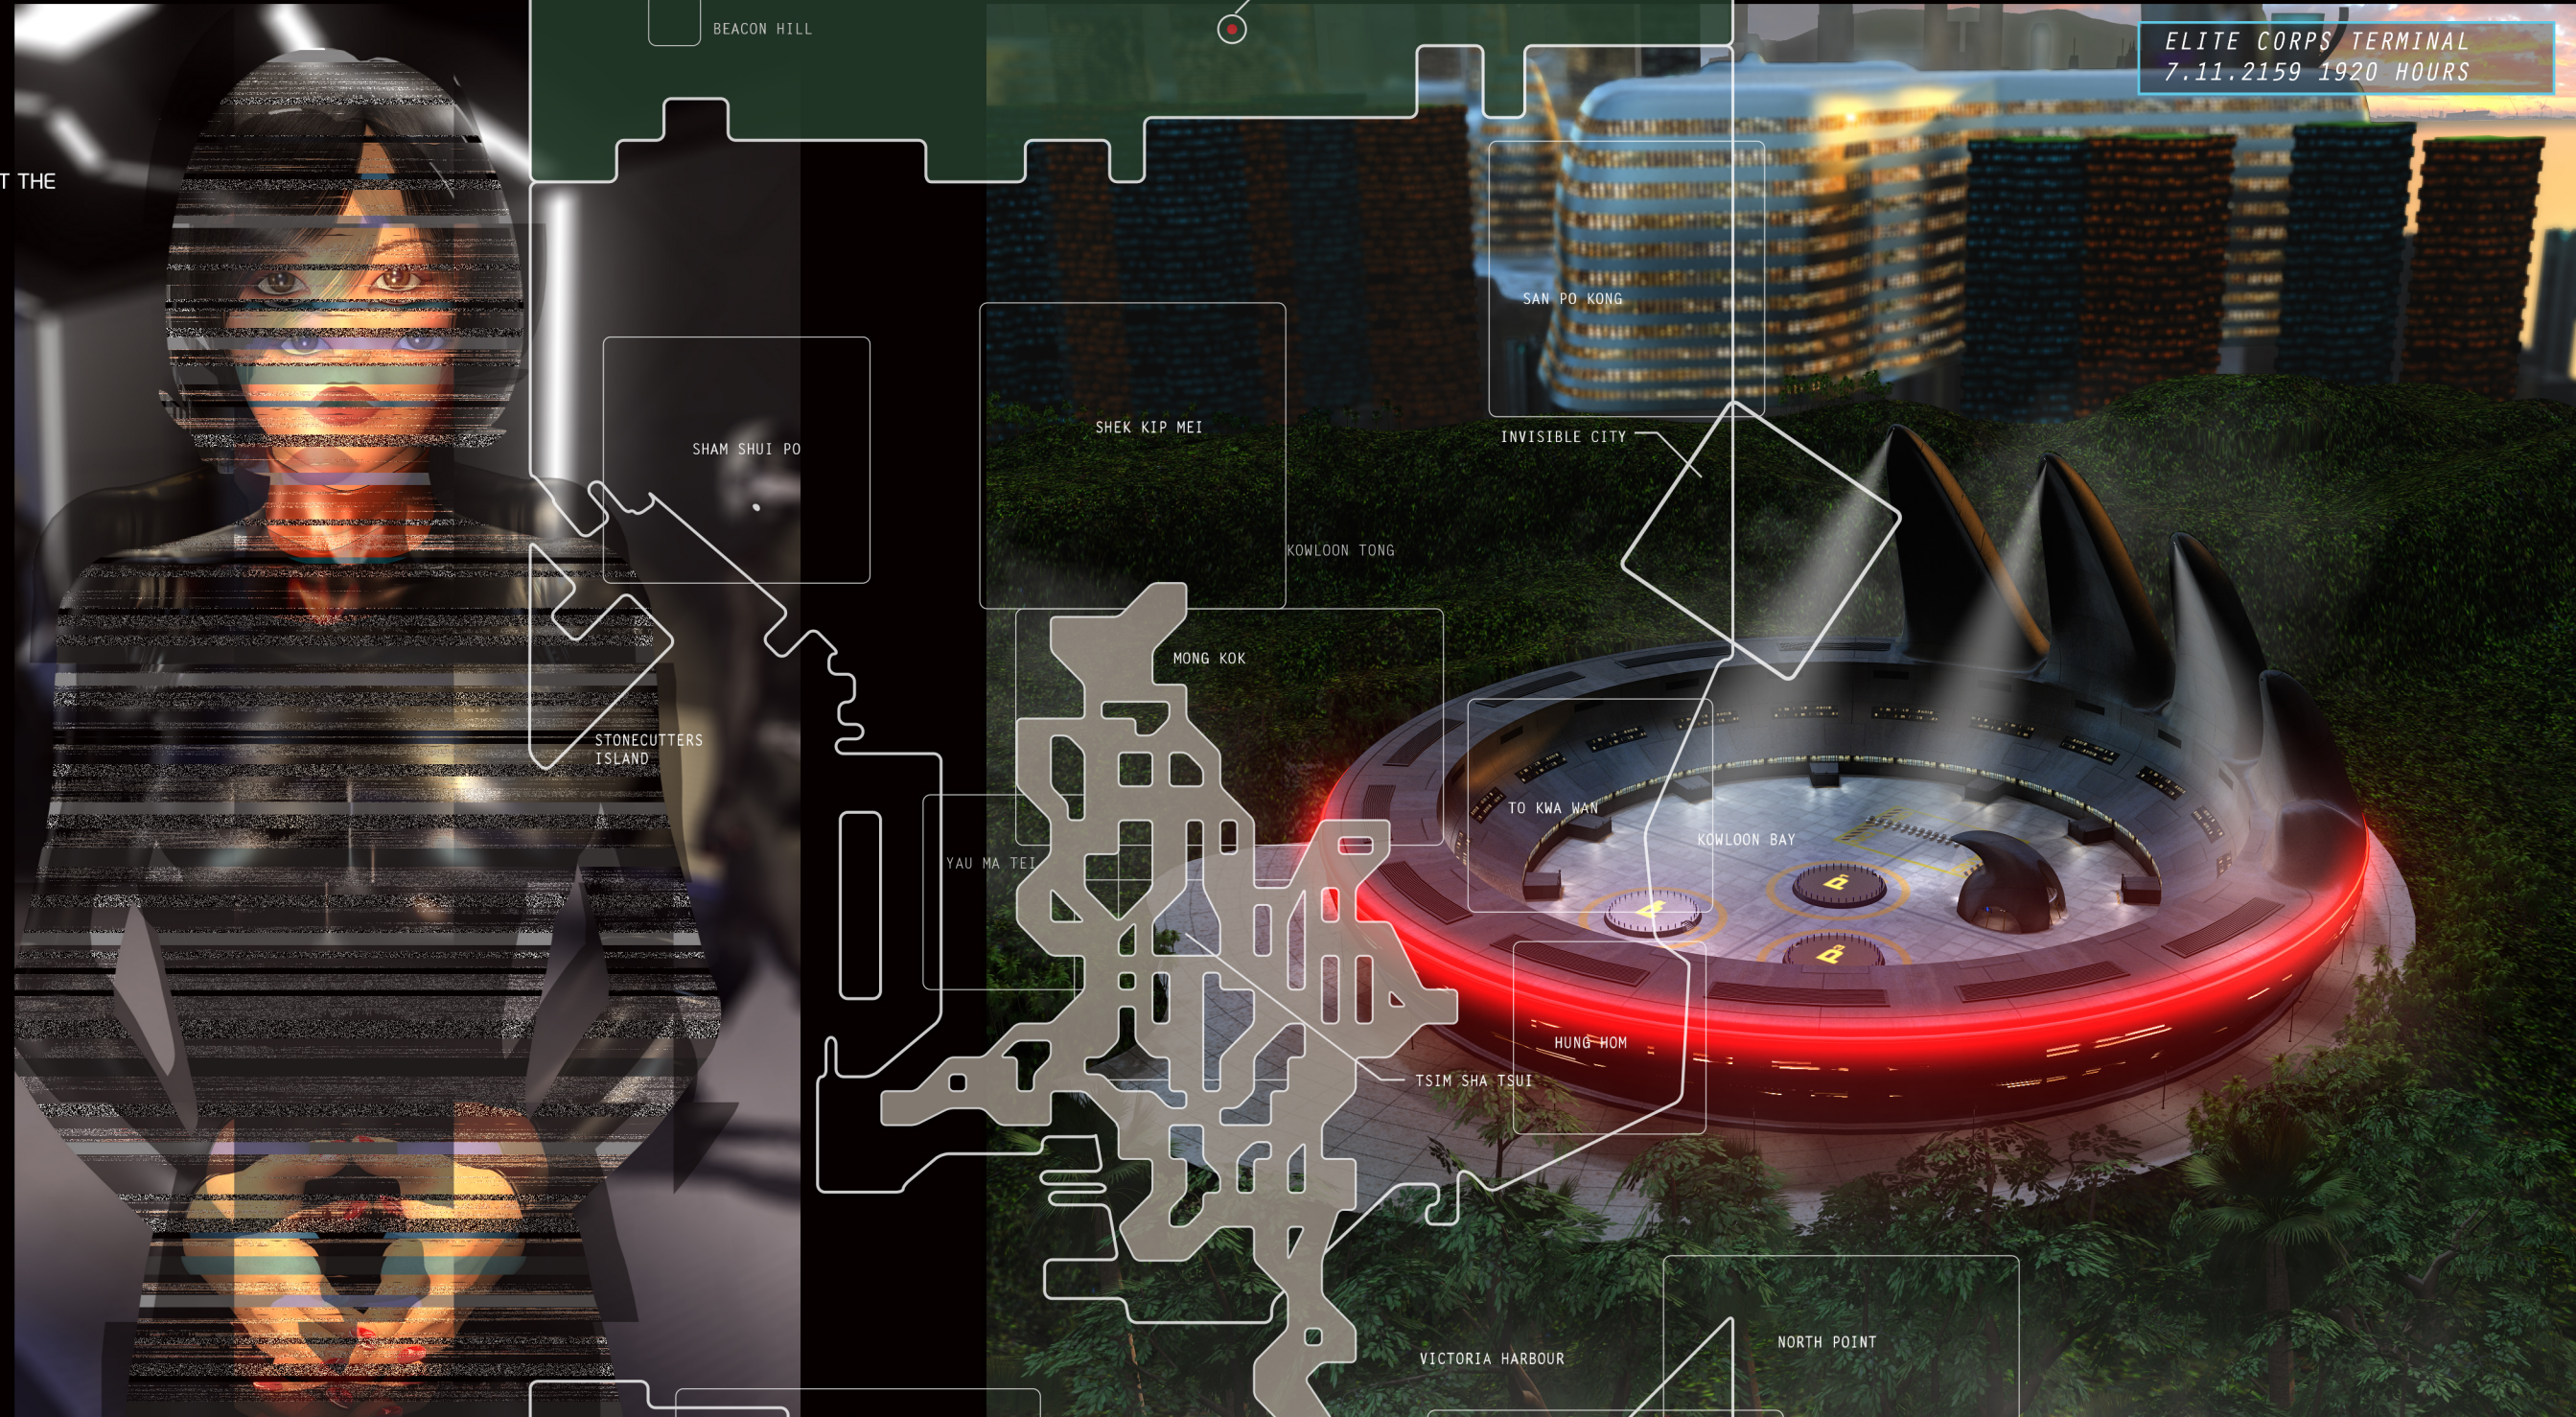

COLONEL CHEN IS OFF SITE AT THE ELITE CORPS TERMINAL.
HE IS NOT AVAILABLE.

VERY WELL. THANK YOU.

END CALL.

ELITE CORPS TERMINAL
7.11.2159 1920 HOURS