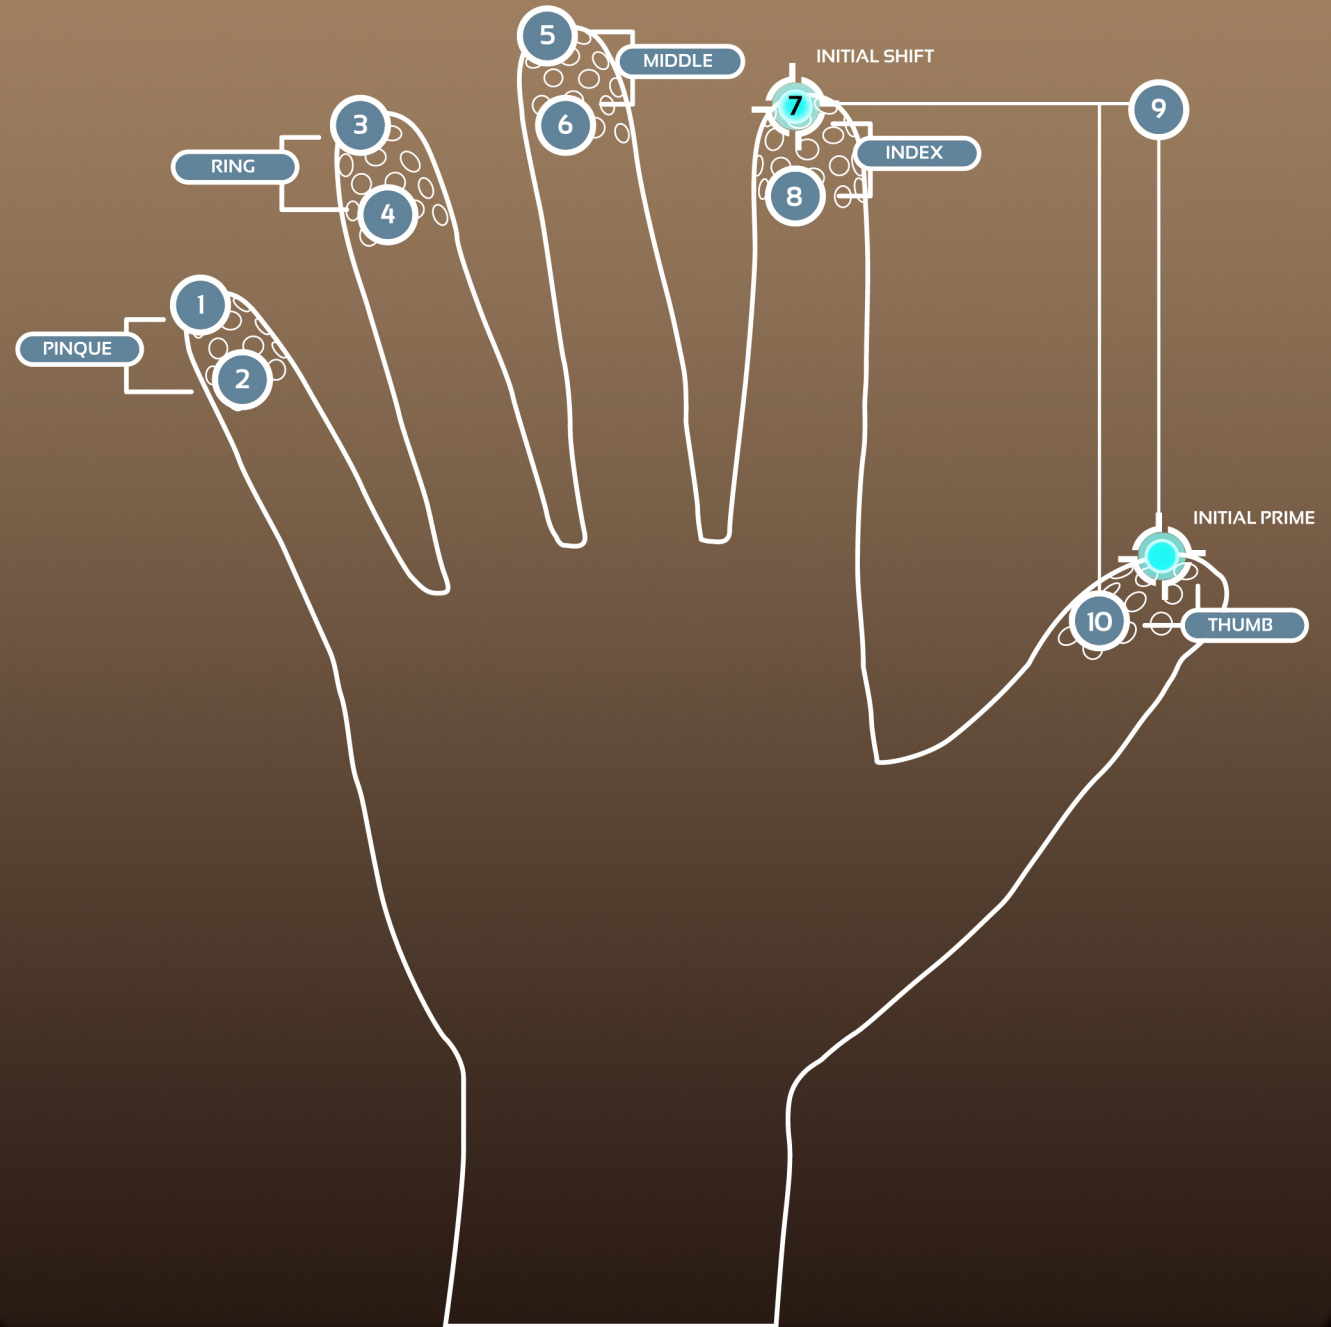

- TUTORIAL
- PAIRING
- COMPATIBILITY
- CHIPSET

FACTORY TAP SETTINGS

- THUMB - INITIATE TELEPATH
- INDEX - INITIATE VISUAL
- THUMB - VOCALIZE
- RING - QUIT TELEPATH
- THUMB - MULTI-SENSE
- PINQUE - [OPTIONAL\* REQUIRES SX30 MODULE IMPLANT]
- CIRCULAR - RECEIVE DATA
- INDEX - RECORD VISUAL [TEMPORARY]
- MIDDLE - [ARCHIVE]
- THUMB - RECORD AUDIO [TEMPORARY]
- MIDDLE - [ARCHIVE]
- THUMB - RECORD ALL [TEMPORARY]
- MIDDLE - [ARCHIVE]

- REQUIRED**
- VISUAL :: MODEL 10.12.8 OR LATER  
RETINAL IMPLANT [INTEL]
  - TELEPATH :: CHIPSET 9001 OR LATER

**PERSONALIZED TAP SETTINGS**

- SWEEP - QUIT ALL INCOMING DATA
- INDEX - ENCRYPT
- MIDDLE - SELECT CHEM
- RING - CHEM ADJUST